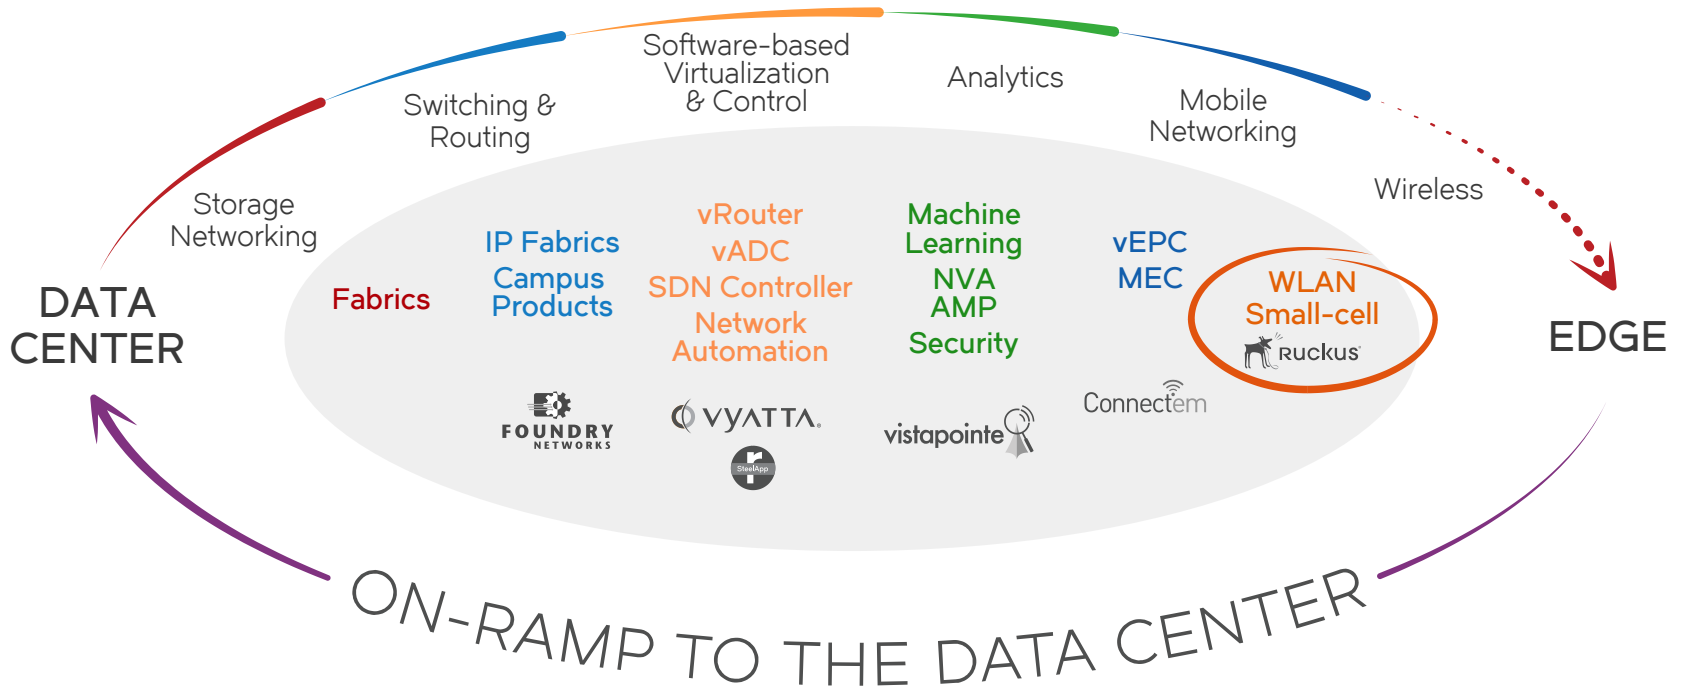

2016 FEDERAL FORUM

New IP: At the Intersection of Innovation and Action

Lloyd Carney
CEO, Brocade
June 14, 2016

Presented by **BROCADE**[®]

Produced by **fedscoop**

For Digital Transformation, the Network Must Evolve

This requires New IP architectures

Brocade Is Building a New Networking Company

To enable businesses to thrive in the Digital Business Era

Leading from Data Center to Network Edge

Positioned where the world is going

- New mobile edge
- New telco edge
- New enterprise edge
- Public/private cloud
- 5G
- IoT

#1 Service Provider Wi-Fi

#1 Storage Area Networking

#1 Hospitality Wi-Fi

#2 Data Center Networking

#3 Enterprise wireless LAN

#3 Enterprise edge networking in the U.S. & EMEA

Helping Our Customers on This Journey to Hyperscale Cloud

Hyperscale
Cloud

Innovative →

Always optimized
IT-as-a-Service

Intelligent

Optimized for
opportunity